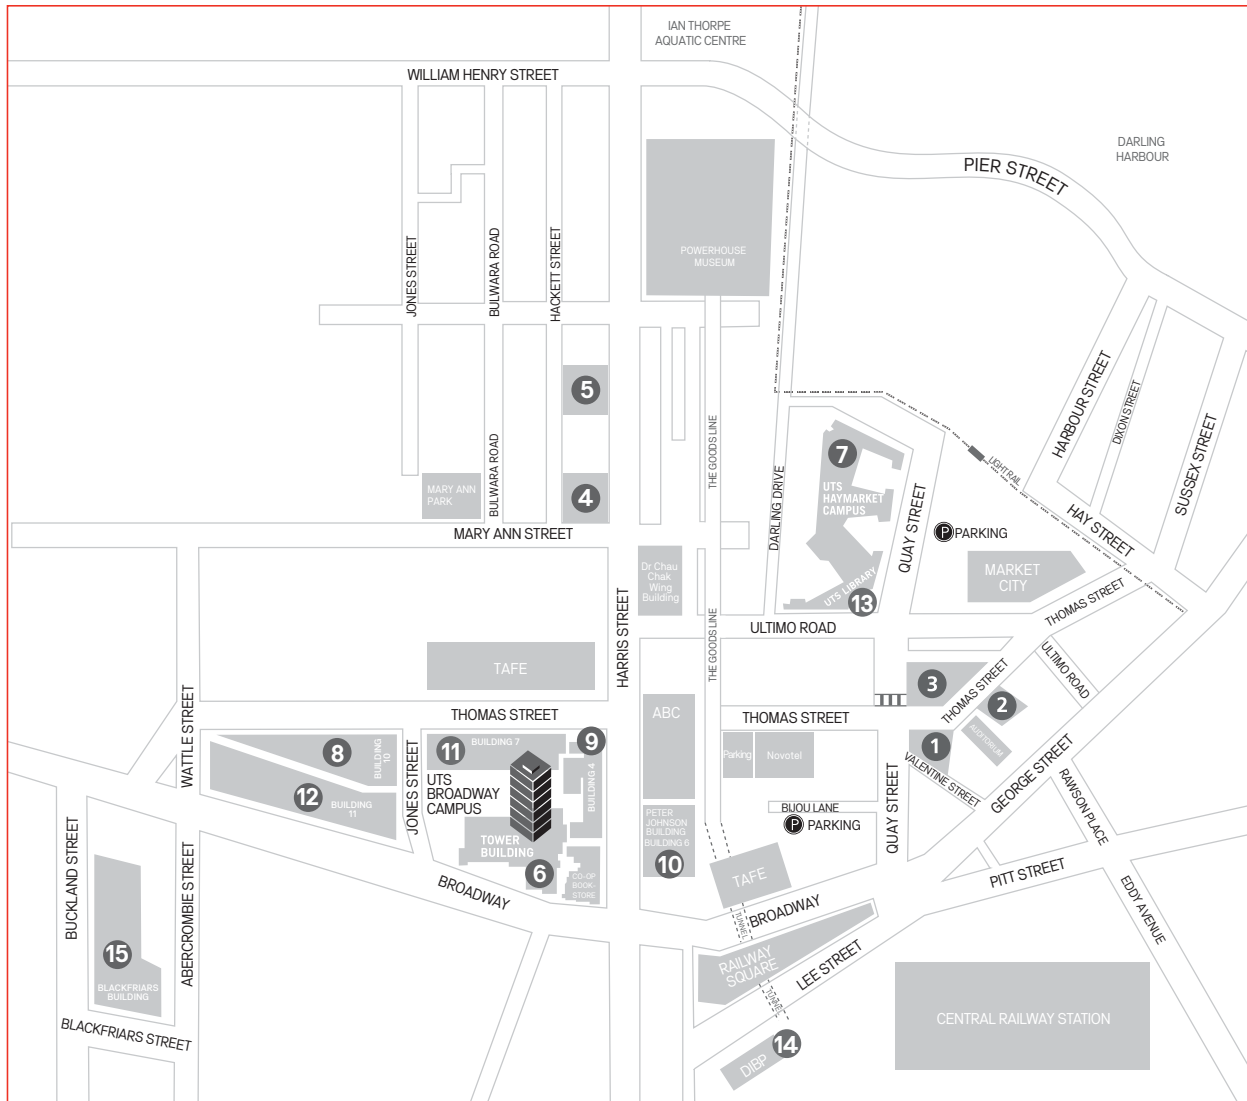

# UTS Insearch Campus Map

- 1 UTS Insearch (Blue Building)**  
UTS Insearch Student Centre (Ground Floor)  
UTS Insearch Security (Ground Floor)  
UTS Insearch Auditorium (Ground Floor)  
Classrooms (Lvl 2, Lvl 3, Lvl 5, Lvl 6, Lvl 7, Lvl 8)  
Academic Advisers (Lvl 4)  
Academic and ELT Reception (Lvl 4)  
Prayer Rooms (Lvl 3)  
Student Common Areas (Ground Floor, Lvl 2, Lvl 5)  
UTS Insearch Corporate Reception (Lvl 9)  
187 Thomas Street, Haymarket
- 2 CPSU House**  
Security (Lvl 1)  
Classrooms (Lvl 1, Lvl 2, Lvl 3 Lvl 4)  
Learning Centre (Lvl 4)  
Student Common Area (Lvl 3)  
191 Thomas Street, Haymarket
- 3 Prince Centre**  
Classrooms and Student Area  
Level 2, 8 Quay Street Haymarket
- 4 645 Harris Street Campus**  
Classrooms (Lvl 1, Lvl 3, Lvl 4)  
Auditorium (Lvl 4)  
Student Common Areas (Ground Floor)  
Security office (Ground Floor)  
645 Harris Street, Ultimo
- 5 609 Harris Street Campus**  
Classrooms
- 6 UTS Tower Building (CB01)**  
UTS International Office  
UTS Prayer Room  
Level 3, UTS Tower, 15 Broadway, Broadway
- 7 UTS Building 5, Block C (CB05C)**  
UTS Business  
1-9 Quay Street, Haymarket
- 8 UTS Building 10 (CB10)**  
235 Jones Street, Broadway
- 9 UTS Building 4 (CB04)**  
UTS Physics and Chemistry Laboratories  
745 Harris Street, Broadway
- 10 UTS Peter Johnson Building - Building 6 (CB06)**  
702-730 Harris Street, Broadway
- 11 UTS Building 7 (CB7)**  
UTS Faculty of Science  
638 Jones Street, Broadway
- 12 UTS Building 11 (CB11)**  
UTS Engineering Laboratories  
81 - 115 Broadway, Broadway
- 13 UTS Library**  
Corner Quay Street & Ultimo Road, Haymarket
- 14 Department of Immigration and Border Protection (DIBP)**  
Ground Floor, 26 Lee Street, Sydney
- 15 Blackfriars Building**  
Blackfriars Street, Chippendale